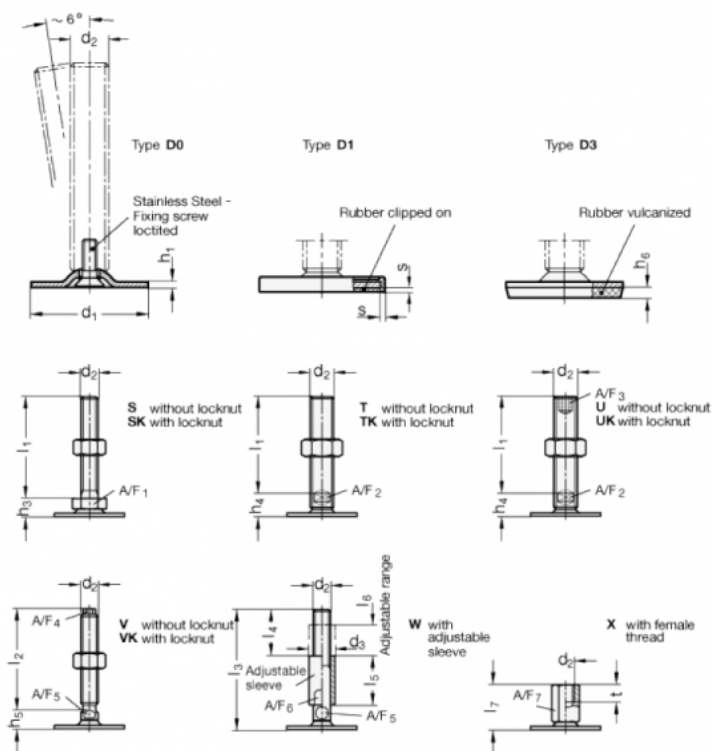

Article number: 204180M20125D0TK
 Description: E+G levelling foot
 GN 41-80-M20-125-D0-TK
 Note: TK With nut, Wrench flat at the bottom

Measures

- A/F2 = 15
- d1 = 80
- d2 = M20
- h1 = 3
- h4 = 18
- h6 =
- l1 = 125
- s =